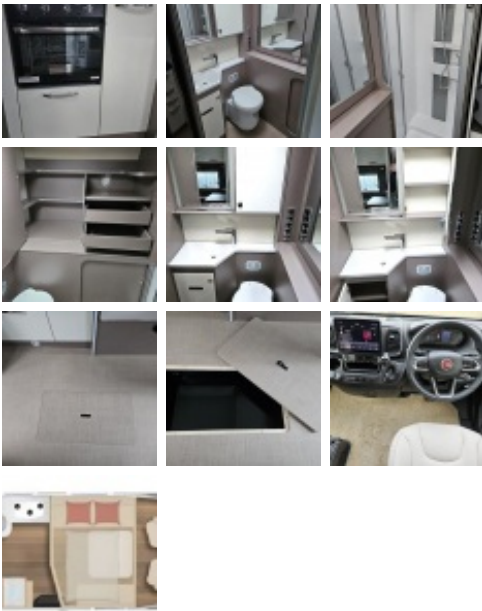

Ducato based 2.2ltr 140bhp

Automatic coachbuilt

Rear bathroom / garage model

SAVE £6,000 OFF R.R.P. ON THIS MOTORHOME

Based on the Fiat Ducato chassis, this popular, versatile, layout provides something for everyone. It comprises of a front lounge with two side-facing settees (that can be converted to two belted travelling seats) large fold-over, telescopic, table and two rotating cab seats. Above the lounge is an electric, drop-down, transverse double bed and the dinette table can be lowered to become part of the base for a lower double berth area. The kitchen is very well equipped and the incredibly spacious bathroom is transverse and includes a separate shower cubicle. To round off the versatility, there is a full, transverse garage that is accesible for both sides of the motorhome.

Main features

- ➡ Fiat Ducato 2.2ltr 140bhp Euro 6E engine
- ➡ Fiat 9-speed fully automatic gearbox
- ➡ 'Genua Pure' upholstery
- ➡ 'Harmony Line' embroidery
- ➡ 'Bahia' furniture
- ➡ 'Lanzarote Grey' cab
- ➡ White bodywork
- ➡ 'Harmony Line' graphics
- ➡ 3850kg
- ➡ Electric drop-down bed
- ➡ Dinette transferable to berth
- ➡ Heated waste water tank
- ➡ Sun roof (opening)
- ➡ Solar panel
- ➡ Manual roll-out canopy awning (anthracite)
- ➡ Inductive smartphone charging station

Fiat Comfort Package II with 10" screen (inc.)

- ➡ DAB radio
- ➡ Integrated colour reversing camera
- ➡ Integrated satellite navigation
- ➡ Smartphone navigation
- ➡ Multi-function steering wheel

Other features

Kitchen (inc.)

- ➡ Sink
- ➡ Oven/grill
- ➡ 3-burner hob
- ➡ Large fridge with freezer

Transverse bathroom (inc.)

- ➡ Electric flush cassette toilet
- ➡ Separate shower cubicle
- ➡ Vanity area with sink
- ➡ Wardrobe storage
- ➡ Garage access