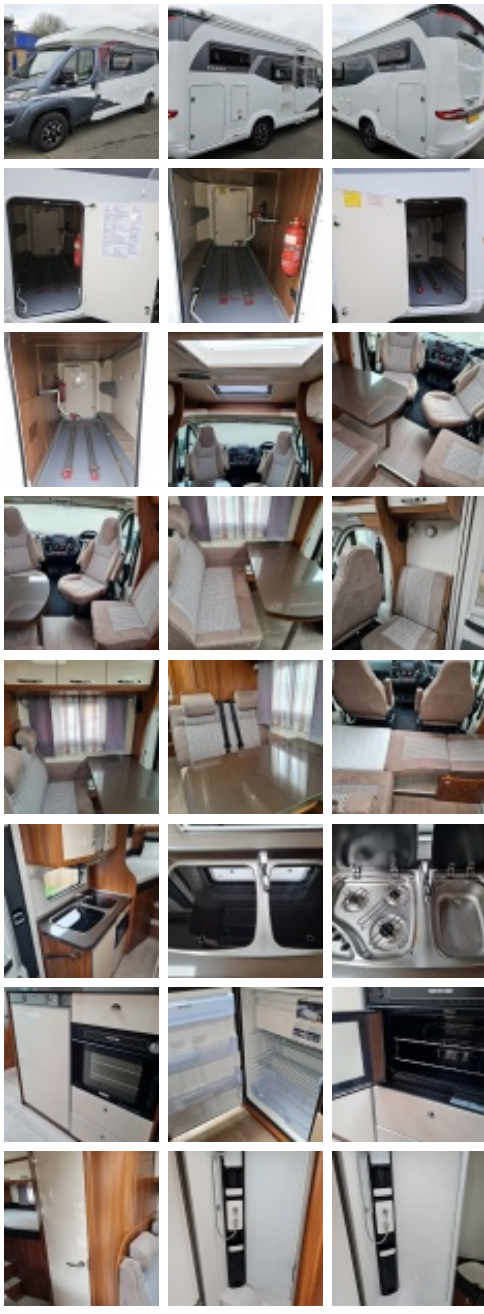

FIAT chassis pack (comprising)

- ➡ Alloy wheels