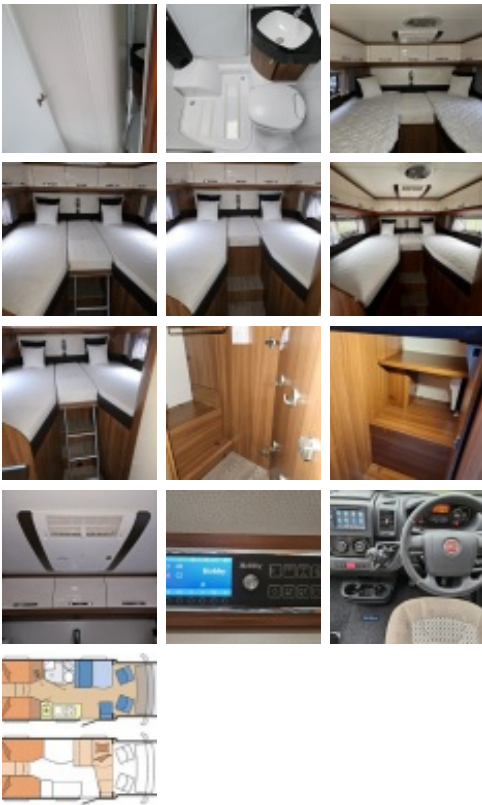

- ➡ Passenger airbag
- ➡ LED daytime running lights
- ➡ Leather trimmed steering wheel
- ➡ Leather trimmed gear knob
- ➡ Cruise control

Multimedia package (comprising)

- ➡ 2 additional habitation speakers

Blaupunkt multimedia system (including)

- ➡ Colour reversing camera
- ➡ Satellite navigation
- ➡ Radio

Other features

- ➡ Rear corner steadies
- ➡ Electric habitation step
- ➡ Cab air conditioning
- ➡ Electric / heated cab mirrors
- ➡ Electric cab windows
- ➡ Opening cab sky roof
- ➡ LED habitation lighting
- ➡ Carbon monoxide & smoke alarms
- ➡ TV aerial

Mid-mount kitchen (including)

- ➡ 3-way fridge with removable freezer
- ➡ 3-burner gas hob / sink combination
- ➡ 12V extractor hood
- ➡ Gas oven

Mid-mount bathroom (comprising)

- ➡ Electric flush cassette toilet
- ➡ Vanity sink with cupboard
- ➡ Shower section & divider
- ➡ Tambour door (for shower)
- ➡ Mirrored vanity cupboard

Exterior sockets (including)

- ➡ Water filler
- ➡ Electric hook-up