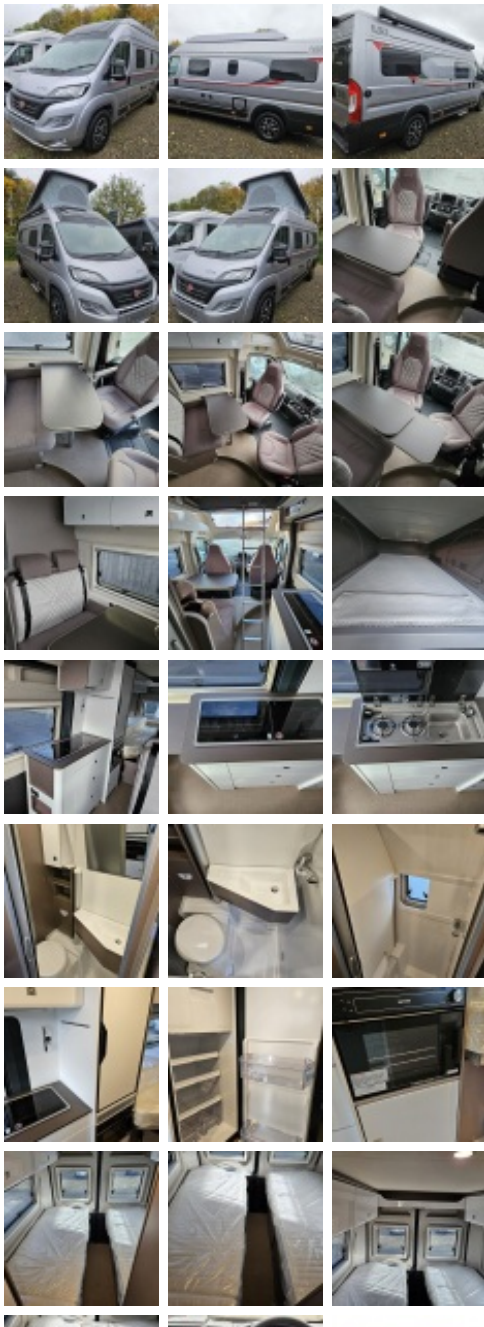

### Burstner Eliseo Active C642

Sale Item was ~~£79,995~~, Now:- **£Sold**

Year:	<b>New &amp; Unregistered</b>
Number of Berths:	<b>2 + 2</b>
Engine Size:	<b>2.2ltr 140bhp</b>
Fuel Type:	<b>Diesel</b>
Width:	<b>2.08 Metres</b>
Height:	<b>2.75 Metres</b>
Length:	<b>6.36 Metres</b>
Gross Weight:	<b>3500 kgs</b>

Ducato based model

2.2ltr 140bhp

2+2 berth van conversion

Twin rear single beds

With twin single beds and a length of just over 6 metres, the C642 provides space and comfort. The layout also includes a vario bathroom toilet/shower room with hinged shower separator, kitchen with grill, 2-burner gas hob, sink and compressor fridge and is completed by a front-mounted half-dinette table and belted double forward-facing seat. The motorhome is finished in 'Active' trim and the pop-top roof allows for an extra sleeping area.

#### Main features

- ➡ 2.2ltr 140bhp Ducato Euro 6E engine
- ➡ 6-speed Fiat manual gearbox
- ➡ 3500kg (can be uprated to 4000kg)
- ➡ 'Artense Grey' paintwork
- ➡ 'Catania Reef' upholstery
- ➡ 'Bahia' furniture
- ➡ Twin rear single beds
- ➡ 'Active' graphics & upholstery
- ➡ Colour coded front bumper
- ➡ Right rear side window (inc. blinds)
- ➡ Rear speakers
- ➡ Pop-top roof
- ➡ Sun roof

#### Fiat Comfort Pack 1 with 7" screen (comprising)

- ➡ Reversing camera
- ➡ Electronic parking brake
- ➡ 'Techno' finish dashboard

- ➔ **Uconnect radio (7" screen)**
- ➔ **Apple Car Play® and Android Auto®**
- ➔ **Digital multifunction dashboard**