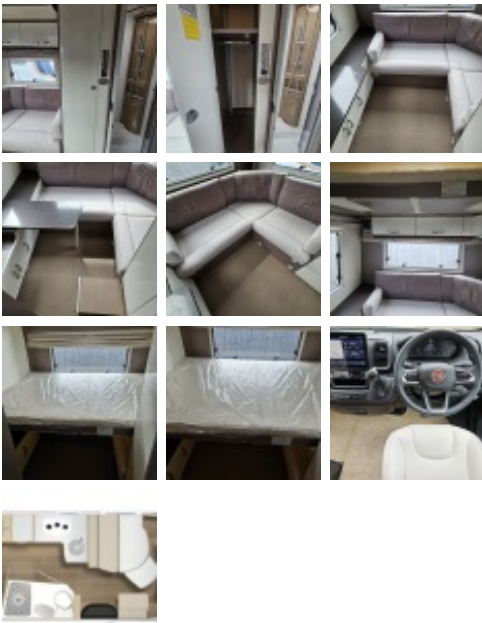

- ➡ Leather trimmed steering wheel
- ➡ Leather trimmed gear knob
- ➡ ESP incl. Traction Control, Hill Holder & Traction Plus
- ➡ Black framed headlights
- ➡ 16" alloy wheels
- ➡ Chrome detailed radiator grille

HL Lyseo TD pack (inc.)

- ➡ 'Harmony Line' graphics & upholstery
- ➡ Roller blinds
- ➡ Premium XL habitation door
- ➡ Aluminium framed windows
- ➡ Rear bumper with chrome application
- ➡ Pilot cab seats in matching upholstery
- ➡ Remis cab blinds
- ➡ Sun roof (opening)
- ➡ Extra garage door (left side)
- ➡ Habitation lighting package

Fiat Comfort Package II (with 10" screen)

- ➡ Electronic parking brake
- ➡ 'Techno' dashboard finish
- ➡ Digital multifunction dashboard
- ➡ Inductive smartphone charging station

Uconnect radio with 10" screen (including)

- ➡ Apple Car Play® and Android Auto®
- ➡ Integrated colour reversing camera
- ➡ Integrated satellite navigation
- ➡ Smartphone satellite navigation

Other features

- ➡ LED daytime running lights
- ➡ ESP, ASR & Traction Plus®
- ➡ Crosswind assistance
- ➡ Post-collision brake assistance
- ➡ Start / stop function
- ➡ Cruise control
- ➡ Automatic cab airconditioning
- ➡ Multi-function steering wheel
- ➡ Leather finish to steering wheel & gear knob
- ➡ Chrome-rimmed dashboard instruments
- ➡ Electric cab windows
- ➡ Electric / heated cab mirrors
- ➡ Driver & passenger airbags
- ➡ Rotating upholstered pilot seats
- ➡ Global remote key-fob central locking (inc habitation)
- ➡ Fix and Go kit (instead of spare wheel)
- ➡ Underfloor storage
- ➡ TV bracket