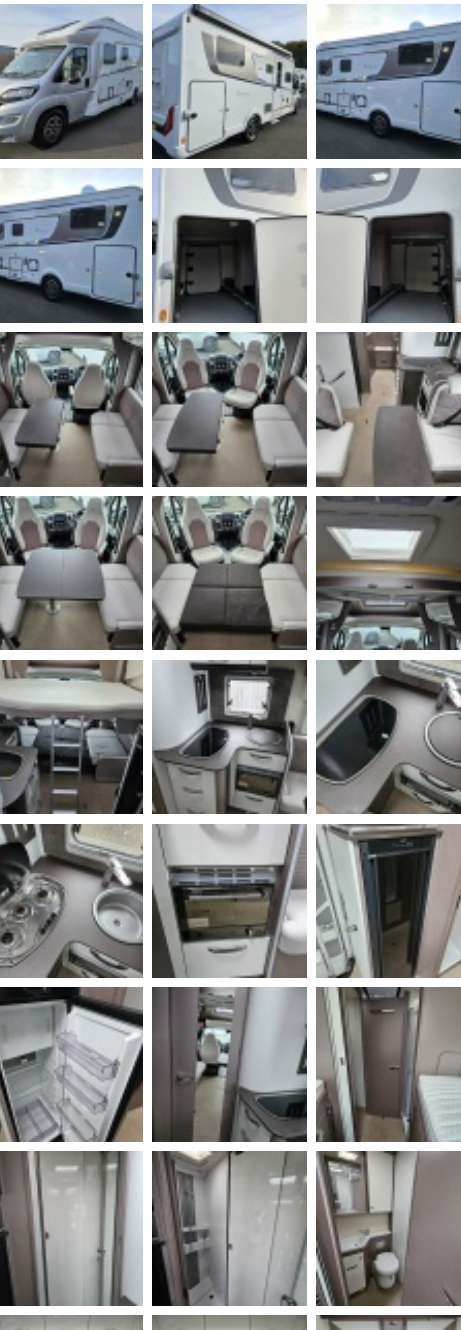

Burstner Lyseo Harmony Line TD727G

Sale Item was ~~£85,995~~, Now:- **£Sold**

Year:	2021
Number of Berths:	4/6
Engine Size:	2.3 Litre 180bhp
Fuel Type:	Diesel
Width:	2.30 Metres
Height:	2.99 Metres
Length:	7.49 Metres
Gross Weight:	4440 kgs

'21 reg, 2021 Ducato based

2.3ltr 180bhp **Automatic**

Twin rear single bed coachbuilt

3603 miles

One owner from new, this Lyseo TD727G is raised on the Ducato Maxi chassis and is a spacious fixed twin rear single berth with garage and has an additional, electrically-operated, drop-down double over the dinette. The spacious dinette comprises two side-facing settees that have provision for two belted travelling seats and conversion to a large, transverse double berth, making for a very versatile 4/6 berth motorhome. The layout is completed by a separate shower and washroom and an L-shaped kitchen.

Main features

- ➡ Ducato 2.2ltr 180bhp
- ➡ 9-speed FIAT **automatic** gearbox
- ➡ 3603 miles
- ➡ 4400kg maxi chassis
- ➡ 'Genua Pure' upholstery
- ➡ 'Bahia' furniture
- ➡ 'White' paintwork
- ➡ Marloes floor
- ➡ 16" alloy wheels
- ➡ Dinette convertible to berth
- ➡ Side-facing lounge settees
- ➡ 2 belted travelling seats
- ➡ Fold-over lounge table
- ➡ Washroom
- ➡ Separate shower
- ➡ Habitation air conditioning
- ➡ Motorhome WiFi

- ➡ Satellite dome
- ➡ Cycle rack

Pioneer 'Navigate' head unit (including)

- ➡ DAB / FM radio
- ➡ Satellite navigation
- ➡ Colour reversing camera

FIAT Interior Design Pack (comprising)

- ➡ Aluminium dashboard vent applications
- ➡ Chrome instrument rings
- ➡ Leather-trimmed steering wheel & gear knob