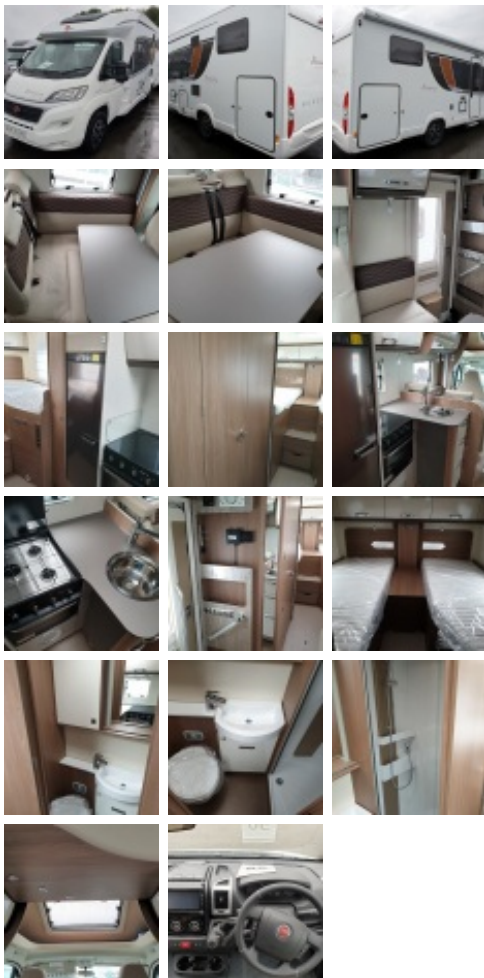

Burstner Lyseo Harmony LineTD728G

Sale Item was ~~£68,595~~, Now:- **£64,495**

Year:	2019 new & unregistered
Number of Berths:	4
Engine Size:	2.3 Litre 150bhp
Fuel Type:	Diesel
Width:	2.30 Metres
Height:	2.95 Metres
Length:	7.49 Metres
Gross Weight:	3850 kgs

2019 Ducato based model

2.3ltr **150bhp**

Fixed rear single beds & garage

With spacious L-shaped dinette seating

***** SUMMER SAVER *****

**** SAVE OVER £4000 ****

As part of the 2019 "Harmony Line" range, the Lyseo TD728G is a rear fixed single with garage layout. It has an L-shaped front lounge with two travelling seats, kitchen area with large fridge/freezer and a spacious bathroom. Finished in the new "Harmony Line" design.

Main features

- ➡ Ducato 2.3 litre **150 bhp**
- ➡ 6 speed manual gearbox
- ➡ 'White' paintwork
- ➡ 'Santina' furniture
- ➡ 'Canberra Swing' leather upholstery
- ➡ 'Canberra Swing' leather pilot cab seats
- ➡ 'Marloes' floor (bronze structure style)
- ➡ **3850kg upgrade**
- ➡ 16" alloy wheels
- ➡ LED Daylight running lights
- ➡ **'L' shaped dinette seating**
- ➡ 2 belted travelling seats
- ➡ **Drop-down bed over dinette**
- ➡ Pioneer Multimedia inc satnav & reverse camera
- ➡ Global remote key-fab central locking
- ➡ Multi function steering wheel

- ➡ Exterior 230V / 12V / TV socket
- ➡ Exterior gas point
- ➡ Aluminium framed windows
- ➡ Carpet to living and cab area

- ➡ Truma Combi 6E heating & hot water

- ➡ Washroom with separate shower & toilet