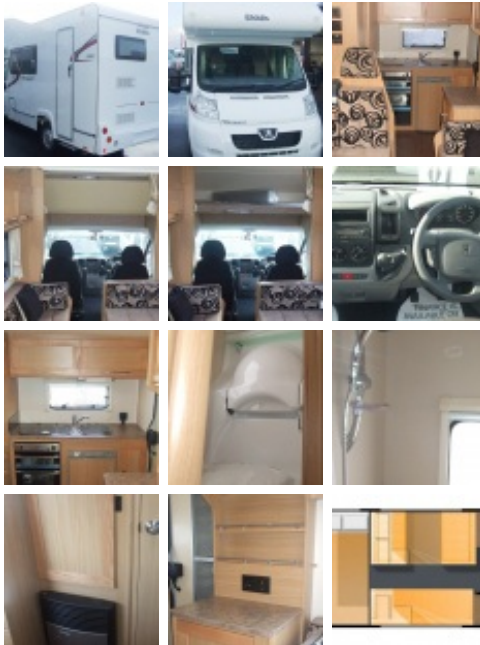

Elddis Autoquest 130

Sale Item was ~~£29,995 (34,749)~~, Now:- **£SOLD**

Year:	2011
Number of Berths:	5
Engine Size:	2.2ltr 100bhp
Fuel Type:	Diesel
Width:	2.20 Metres
Height:	3.00 Metres
Length:	6.17 Metres
Gross Weight:	3300 kgs

2011 vehicle

Factory fresh

Not demonstrator

MWB, Rear kitchen layout

Free Moran Accessory Pack of

Staus 530 aerial

16" flat screen TV

A spacious hi-line five berth overbed model offering flexible accommodation and superb comfort. The medium wheelbase Peugeot chassis affords a more spacious interior, including a full dinette with four travelling seats. This vehicle is a factory fresh 2011 model and has not been used as a demonstrator.

Main features

- ➡ Peugeot 2.2ltr 100bhp HDi
- ➡ 5 speed manual gearbox
- ➡ MWB
- ➡ Electric cab windows & mirrors
- ➡ Remote cab central locking
- ➡ Immobiliser
- ➡ Radio/CD (steering wheel controls)
- ➡ Co-ordinated cab seats
- ➡ **Lux pack (comprising)**

- ➡ Heki rooflight
- ➡ Exterior door flyscreen
- ➡ Electric habitation step

- ➡ 3 way fridge
- ➡ Oven, grill & hob
- ➡ Space-saving bathroom with concealed sink
- ➡ Thetford cassette-style toilet
- ➡ Rear kitchen